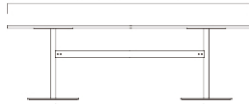

ROUND TABLE 63
(veneered top)

ROUND TABLE 90
(veneered top or solid wood top)

TABLE 70
(rectangular, veneered top)

ROUND BAR TABLE 63
(veneered top)

COFFEE TABLE 90
(veneered top or solid wood top)

TABLE 180, 200, 240
(rectangular, veneered top or solid wood top)

1,800 [70.9 in]

1,000 [39.4 in]

800 [31.5 in]

725 [28.6 in]

2,000 [78.8 in]

1,150 [45.3 in]

800 [31.5 in]

725 [28.6 in]

2,400 [94.5 in]

1,450 [57.1 in]

900 [35.5 in]

725 [28.6 in]