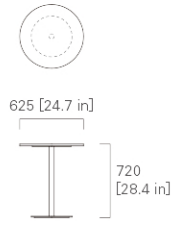

ROUND TABLE 63
(veneered top)

ROUND TABLE 90
(veneered top or solid wood top)

TABLE 70
(rectangular, veneered top)

ROUND BAR TABLE 63
(veneered top)

COFFEE TABLE 90
(veneered top or solid wood top)

TABLE 180, 200, 240
(rectangular, veneered top or solid wood top)

1,800 [70.9 in]

1,000 [39.4 in]

800 [31.5 in]

725 [28.6 in]

2,000 [78.8 in]

1,150 [45.3 in]

800 [31.5 in]

725 [28.6 in]

2,400 [94.5 in]

1,450 [57.1 in]

900 [35.5 in]

725 [28.6 in]