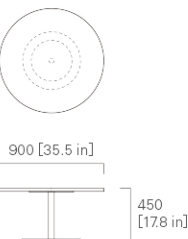

ROUND TABLE 63
(veneered top)

ROUND TABLE 90
(veneered top or solid wood top)

TABLE 70
(rectangular, veneered top)

ROUND BAR TABLE 63
(veneered top)

COFFEE TABLE 90
(veneered top or solid wood top)

TABLE 180, 200, 240
(rectangular, veneered top or solid wood top)

1,800 [70.9 in]

1,000 [39.4 in]

800 [31.5 in]

725 [28.6 in]

2,000 [78.8 in]

1,150 [45.3 in]

800 [31.5 in]

725 [28.6 in]

2,400 [94.5 in]

1,450 [57.1 in]

900 [35.5 in]

725 [28.6 in]