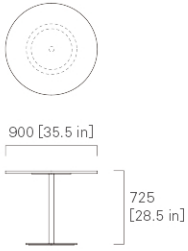

ROUND TABLE 63
(veneered top)

ROUND TABLE 90
(veneered top or solid wood top)

TABLE 70
(rectangular, veneered top)

ROUND BAR TABLE 63
(veneered top)

COFFEE TABLE 90
(veneered top or solid wood top)

TABLE 180, 200, 240
(rectangular, veneered top or solid wood top)

1,800 [70.9 in]

1,000 [39.4 in]

800 [31.5 in]

725 [28.6 in]

2,000 [78.8 in]

1,150 [45.3 in]

800 [31.5 in]

725 [28.6 in]

2,400 [94.5 in]

1,450 [57.1 in]

900 [35.5 in]

725 [28.6 in]