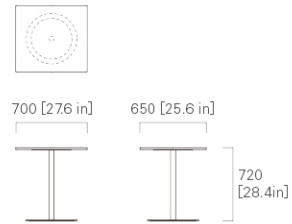

ROUND TABLE 63
(veneered top)

ROUND TABLE 90
(veneered top or solid wood top)

TABLE 70
(rectangular, veneered top)

ROUND BAR TABLE 63
(veneered top)

COFFEE TABLE 90
(veneered top or solid wood top)

TABLE 180, 200, 240
(rectangular, veneered top or solid wood top)

1,800 [70.9 in]

1,000 [39.4 in]

800 [31.5 in]

725 [28.6 in]

2,000 [78.8 in]

1,150 [45.3 in]

800 [31.5 in]

725 [28.6 in]

2,400 [94.5 in]

1,450 [57.1 in]

900 [35.5 in]

725 [28.6 in]