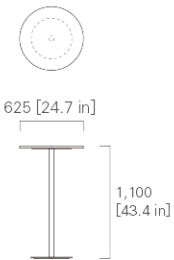

ROUND TABLE 63
(veneered top)

ROUND TABLE 90
(veneered top or solid wood top)

TABLE 70
(rectangular, veneered top)

ROUND BAR TABLE 63
(veneered top)

COFFEE TABLE 90
(veneered top or solid wood top)

TABLE 180, 200, 240
(rectangular, veneered top or solid wood top)

1,800 [70.9 in]

1,000 [39.4 in]

800 [31.5 in]

725 [28.6 in]

2,000 [78.8 in]

1,150 [45.3 in]

800 [31.5 in]

725 [28.6 in]

2,400 [94.5 in]

1,450 [57.1 in]

900 [35.5 in]

725 [28.6 in]