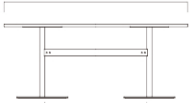

ROUND TABLE 63
(veneered top)

ROUND TABLE 90
(veneered top or solid wood top)

TABLE 70
(rectangular, veneered top)

ROUND BAR TABLE 63
(veneered top)

COFFEE TABLE 90
(veneered top or solid wood top)

TABLE 180, 200, 240
(rectangular, veneered top or solid wood top)

1,800 [70.9 in]

1,000 [39.4 in]

800 [31.5 in]

725 [28.6 in]

2,000 [78.8 in]

1,150 [45.3 in]

800 [31.5 in]

725 [28.6 in]

2,400 [94.5 in]

1,450 [57.1 in]

900 [35.5 in]

725 [28.6 in]